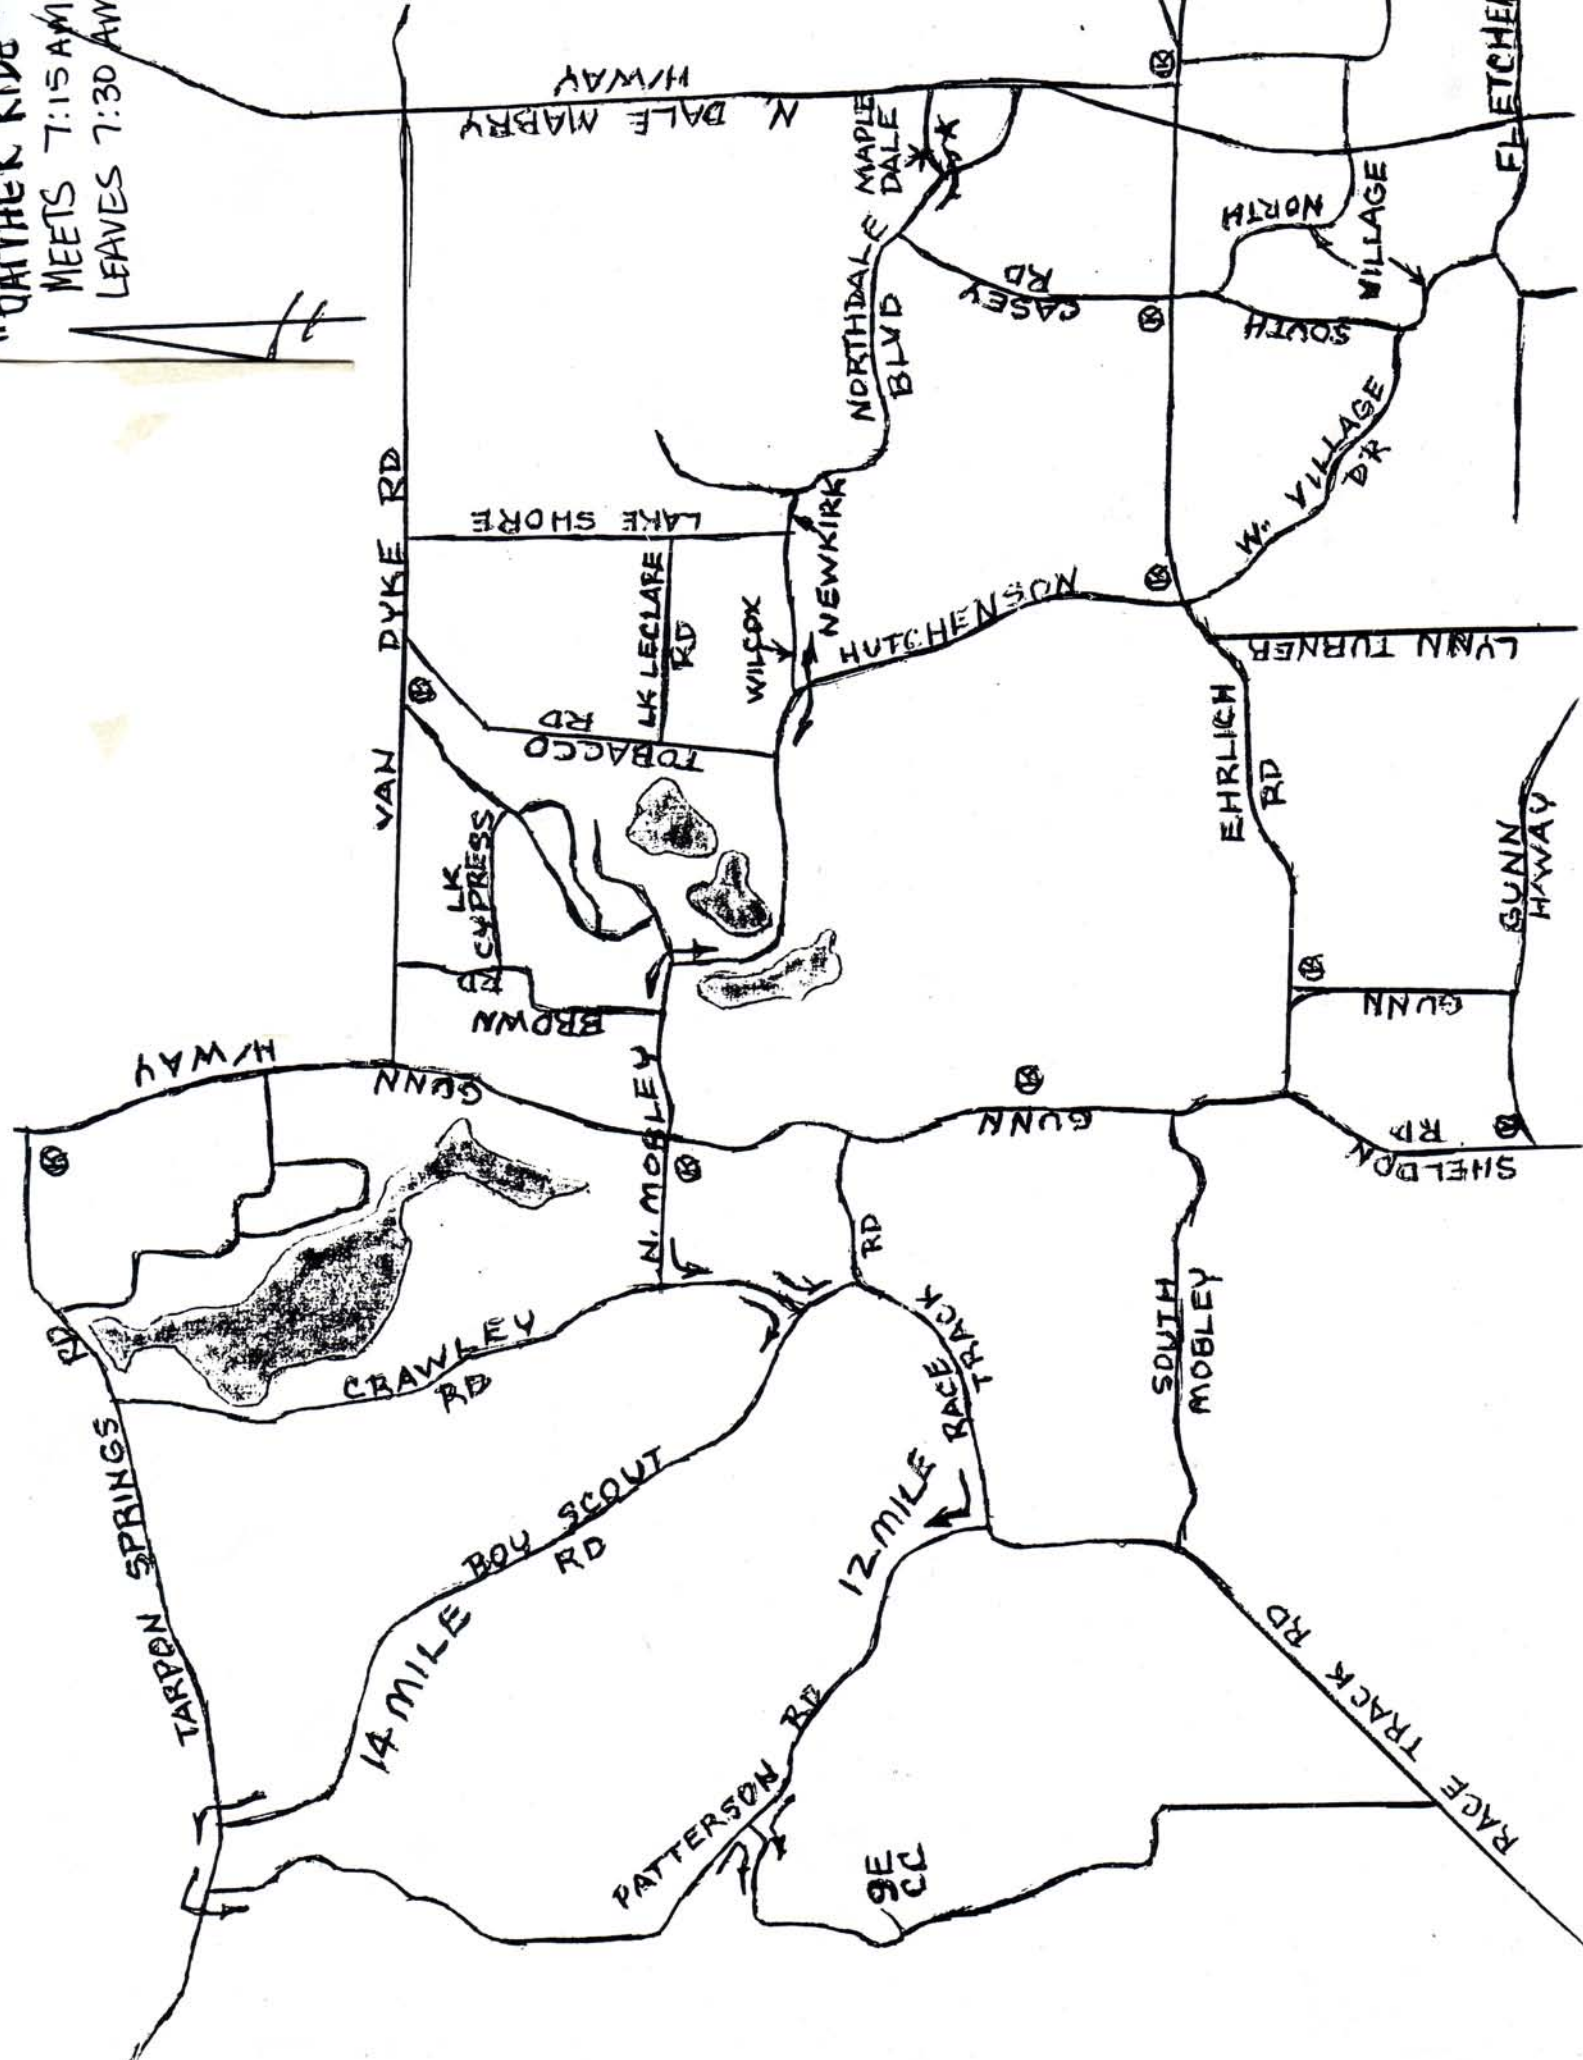

"GATHER RIDE"
MEETS 7:15 AM
LEAVES 7:30 AM

SE
CC