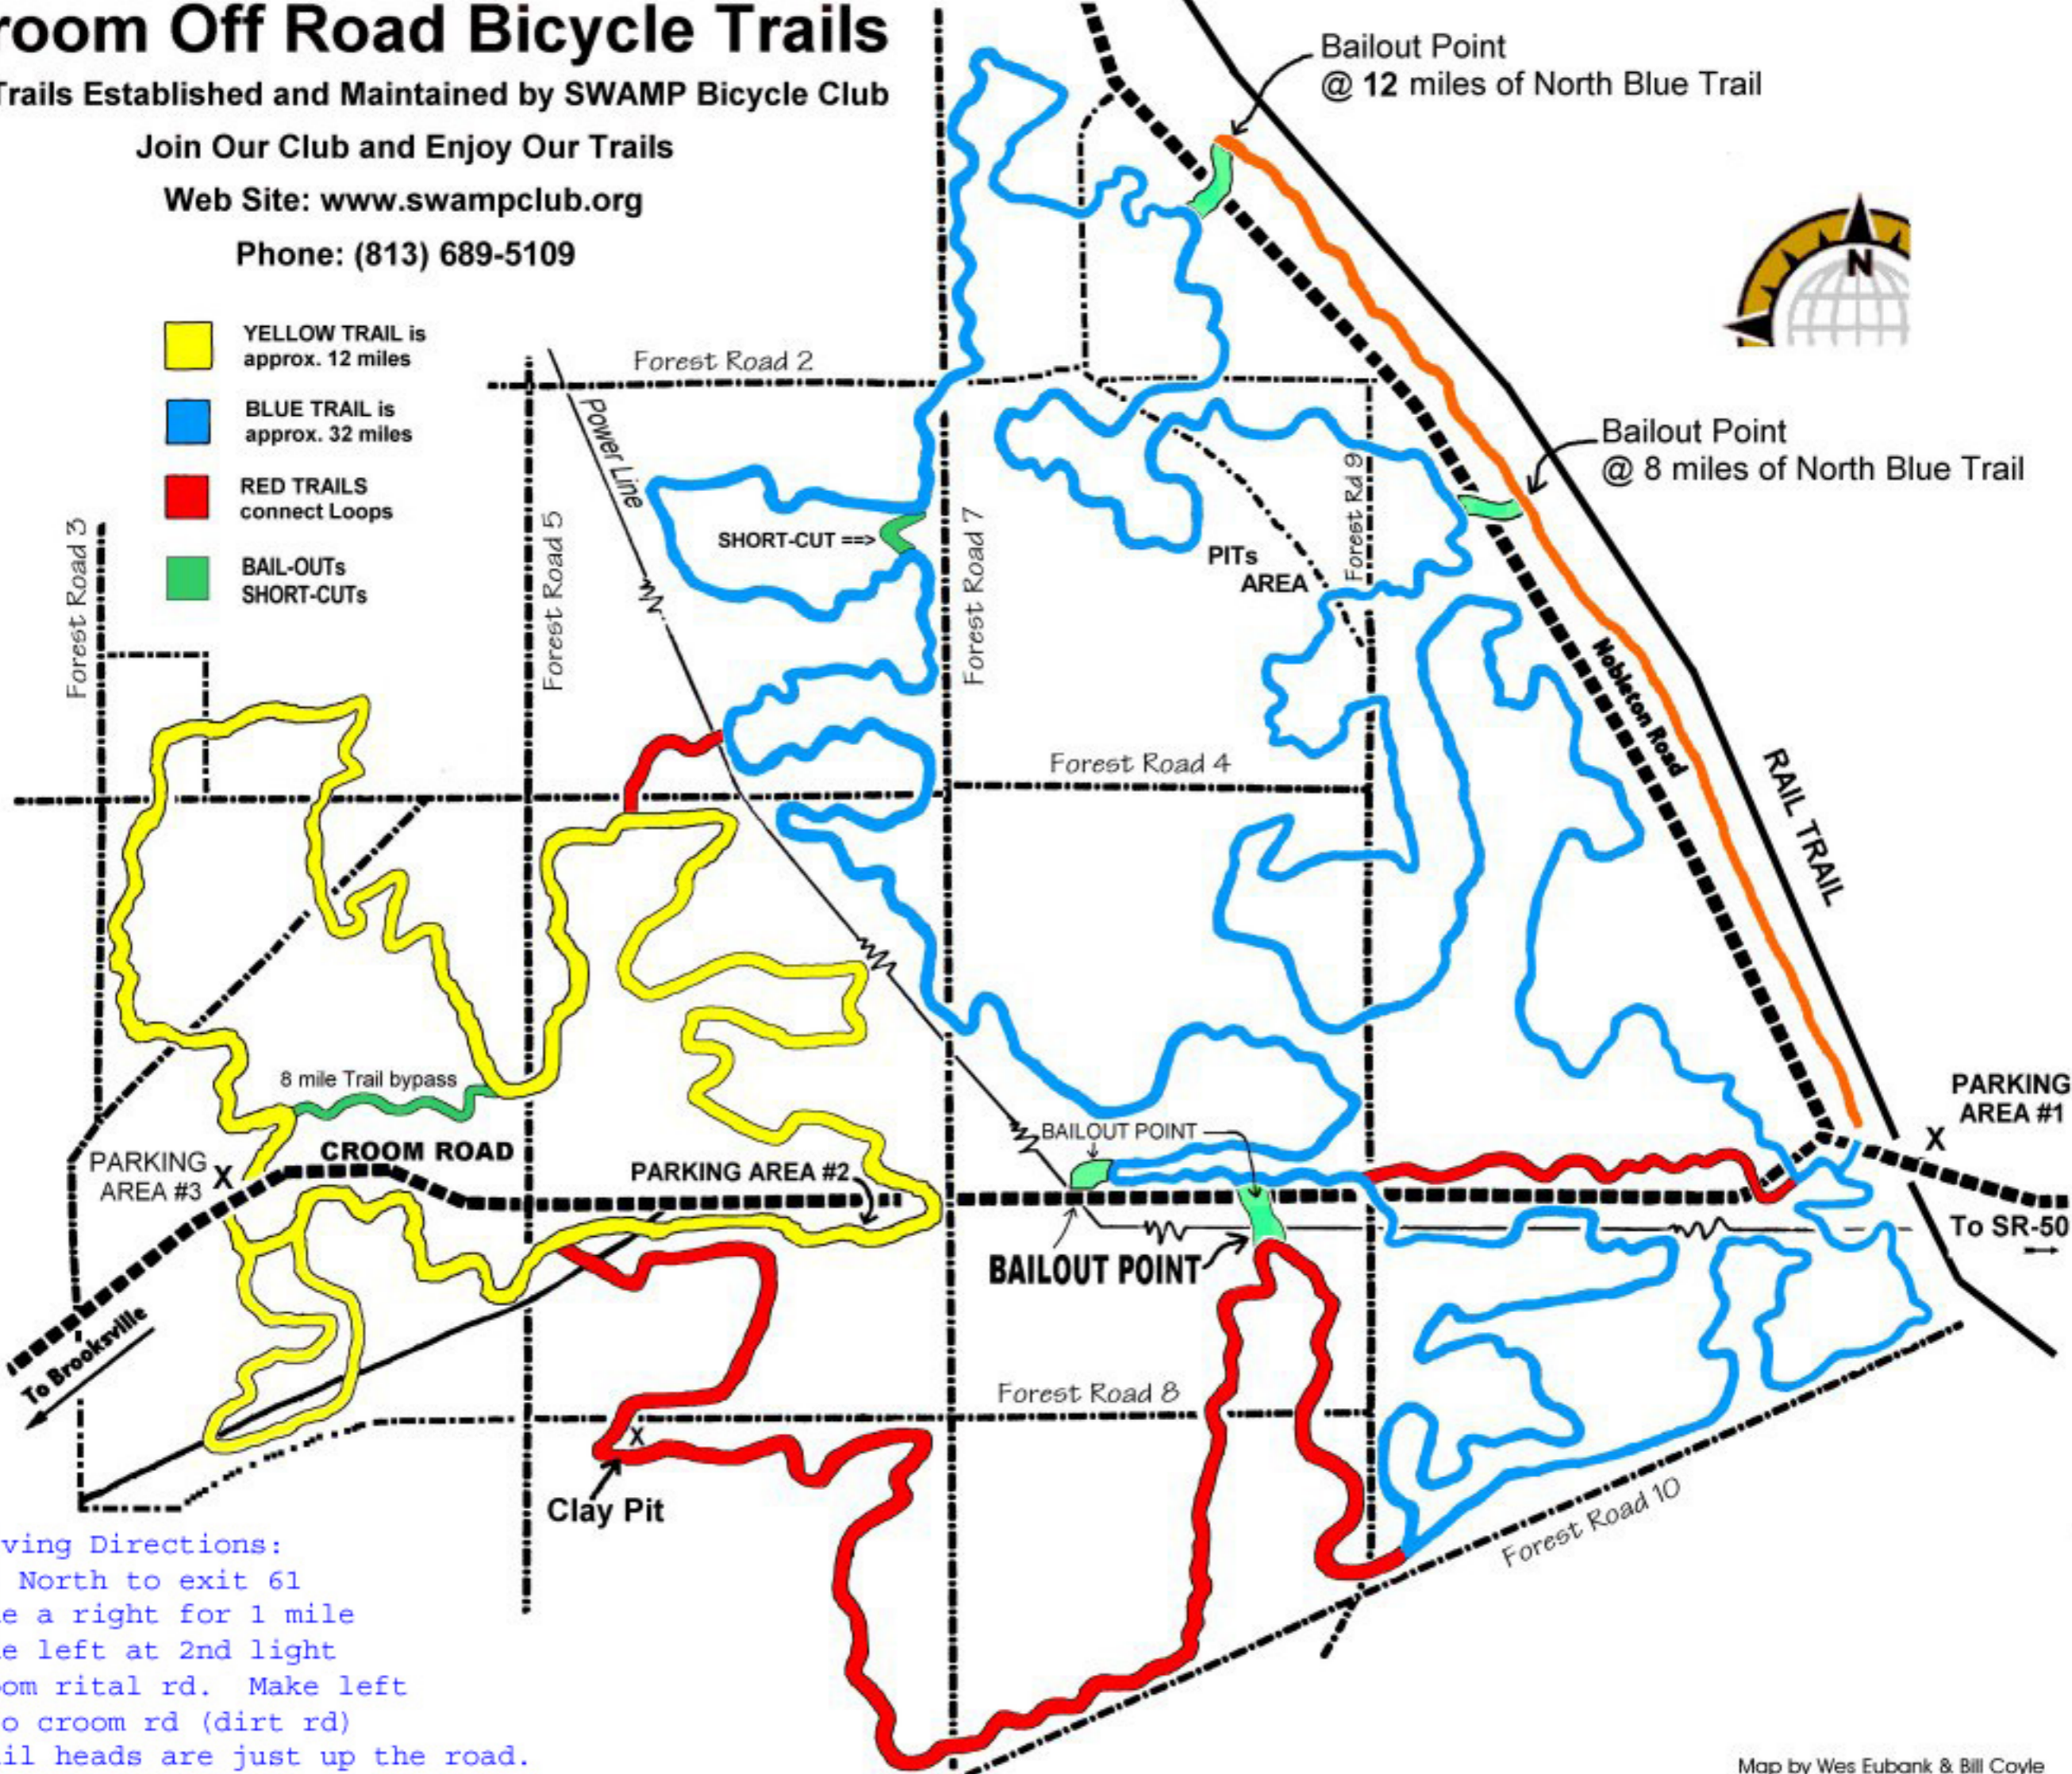

Croom Off Road Bicycle Trails

All Trails Established and Maintained by SWAMP Bicycle Club

Join Our Club and Enjoy Our Trails

Web Site: www.swampclub.org

Phone: (813) 689-5109

- YELLOW TRAIL is approx. 12 miles
- BLUE TRAIL is approx. 32 miles
- RED TRAILS connect Loops
- BAIL-OUTs SHORT-CUTs

Driving Directions:
 I75 North to exit 61
 take a right for 1 mile
 make left at 2nd light
 croom rital rd. Make left
 onto croom rd (dirt rd)
 Trail heads are just up the road.